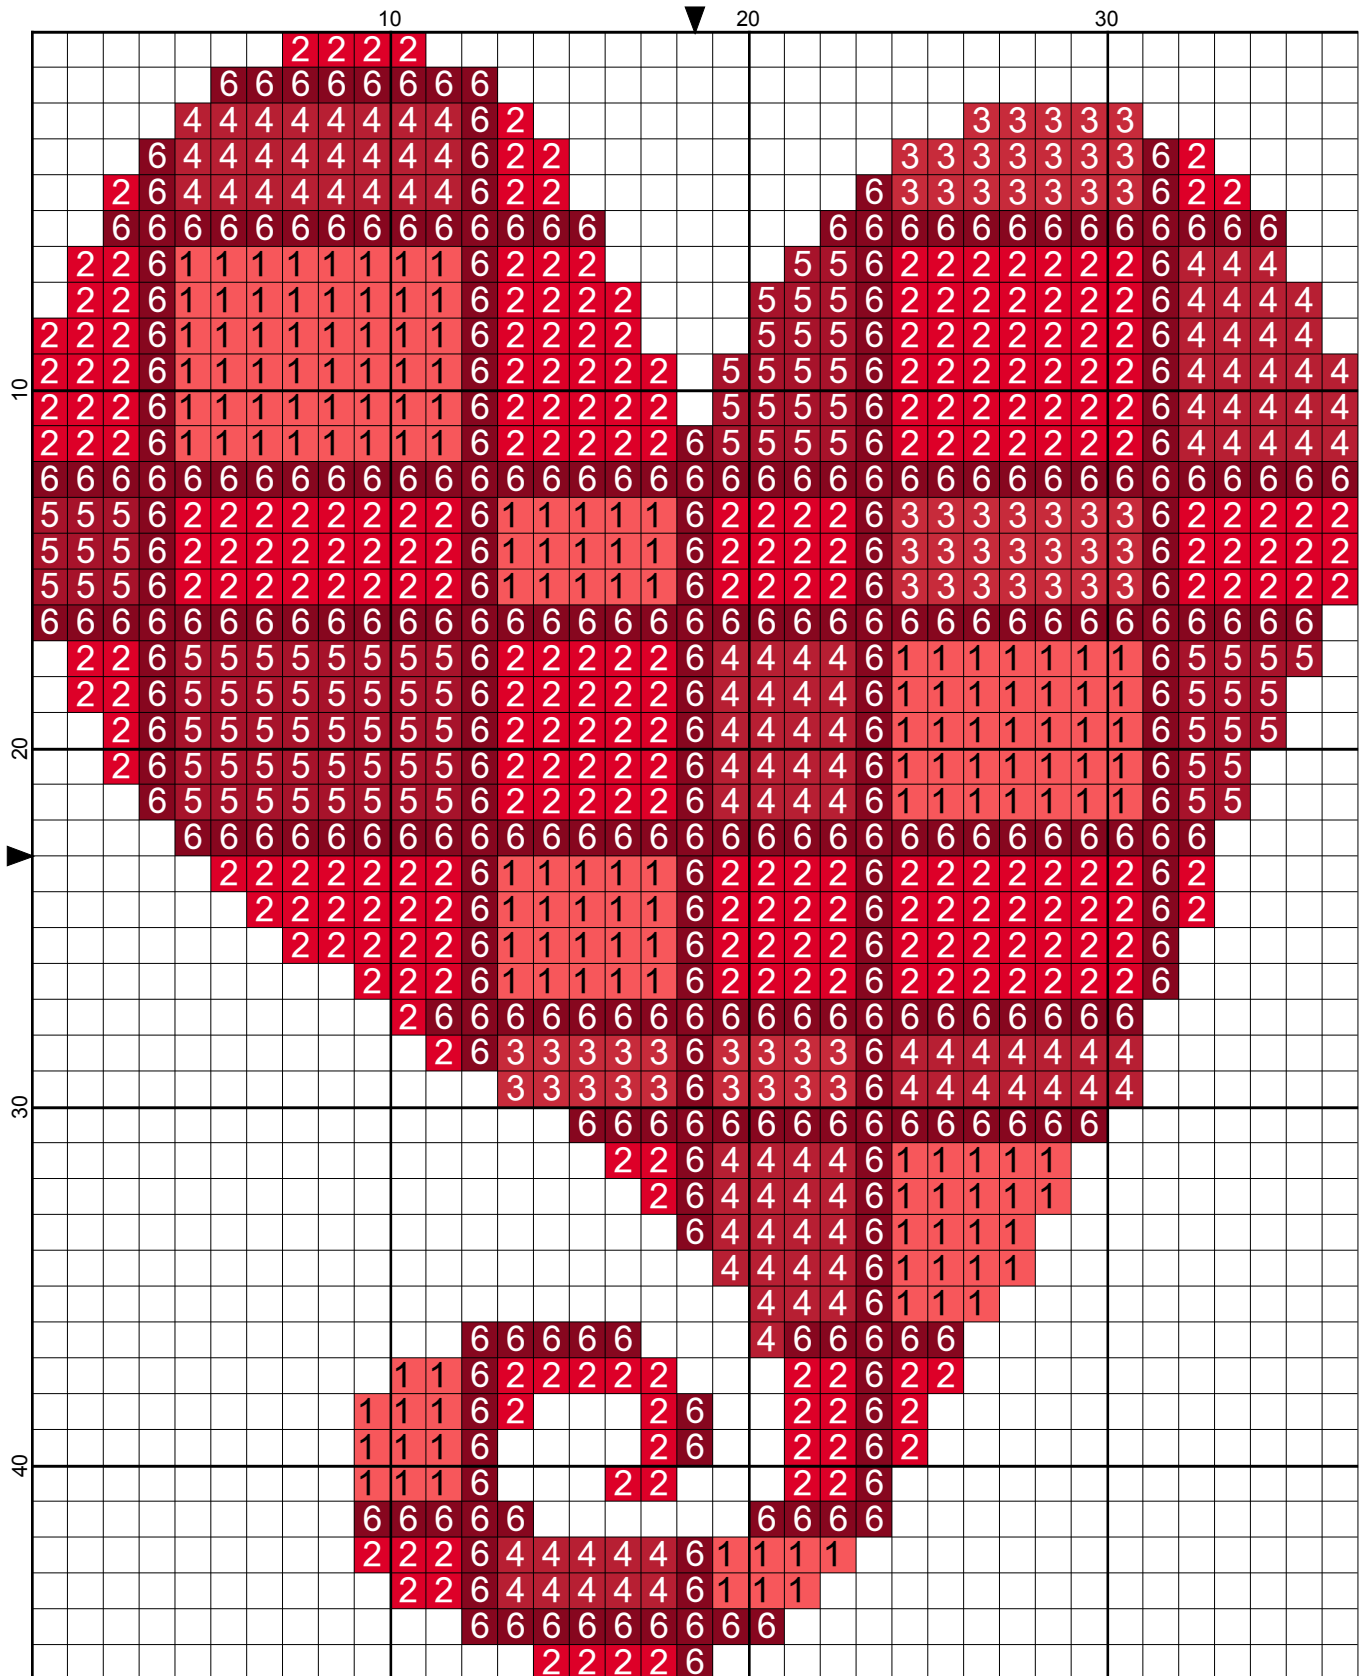

by

Legend:

4 ■ DMC-304

2 ■ DMC-666

6 ■ DMC-815

1 ■ DMC-3705

5 ■ DMC-498

3 ■ DMC-321

<No Title>

Grid Size: 37W x 46H
Design Area: 6,71 cm x 8,35 cm (37 x 46 stitches)

Legend:

 [2] DMC 304 christmas red - md	 [2] DMC 815 garnet - md	 [2] DMC 498 christmas red - dk
 [2] DMC 666 christmas red - br	 [2] DMC 3705 melon - dk	 [2] DMC 321 christmas red